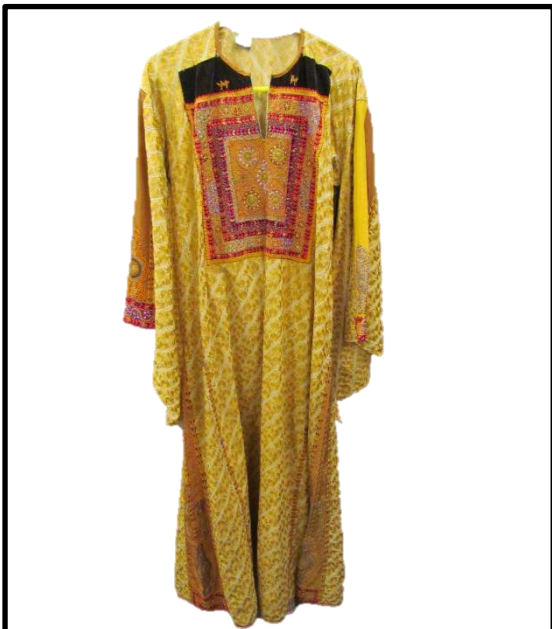

DR039

Colour: YELLOW (multi-coloured detail)

Size: N/A

Amount: 1