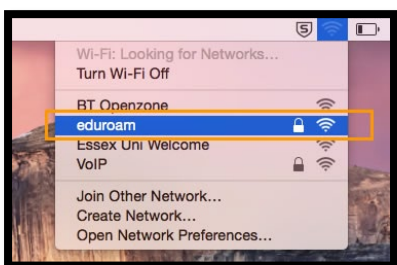

Set up eduroam wifi for macOS

Manual set up

1. From your desktop, click the wifi icon (top-right) and make sure your wifi is turned on.

2. Select **eduroam** from the list of available wifi networks.

3. Enter your University email address and password. **Tick** 'Remember this network'. Click **Join**.