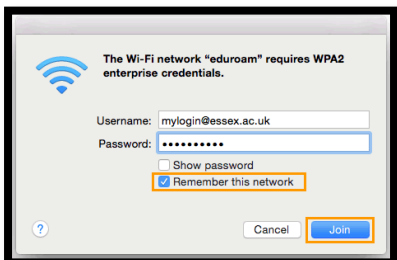

Set up eduroam wifi for macOS

Manual set up

1. From your desktop, click the wifi icon (top-right) and make sure your wifi is turned on.

2. Select **eduroam** from the list of available wifi networks.

3. Enter your University email address and password. **Tick** 'Remember this network'. Click **Join**.