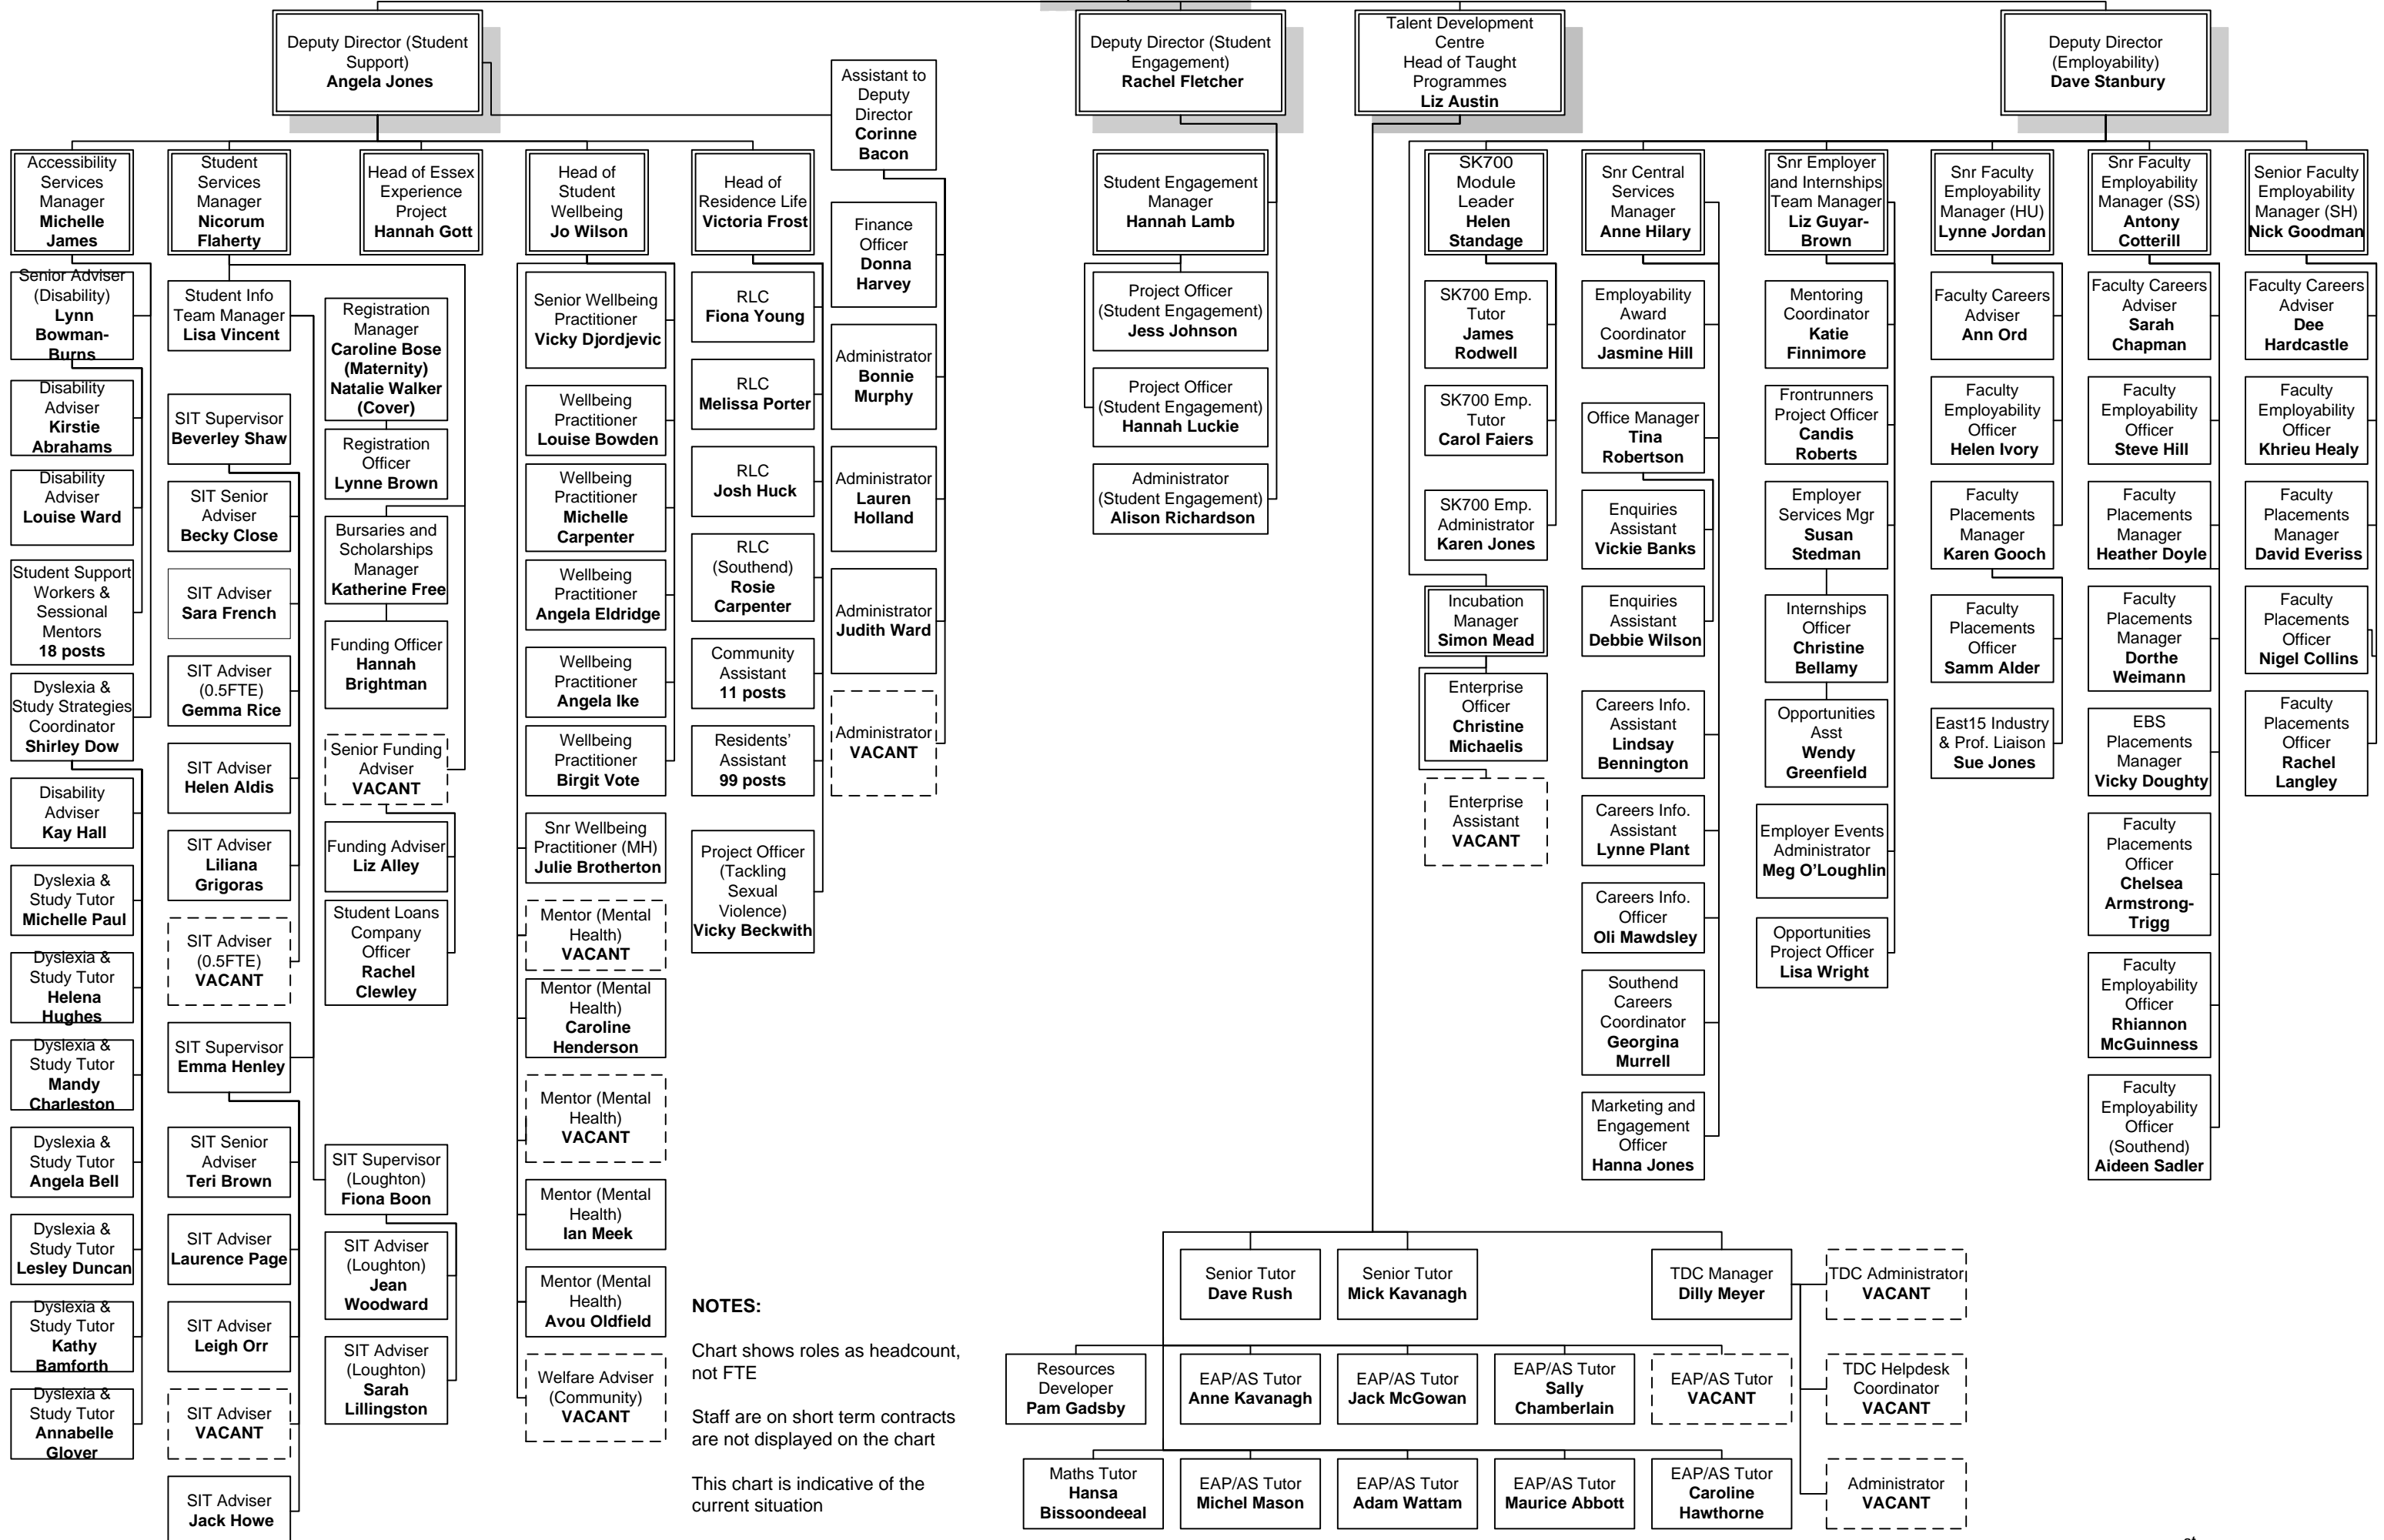

Student Life

Director of Student Life
Rachel Lucas
(eff. 11/09/17)

NOTES:
 Chart shows roles as headcount, not FTE
 Staff are on short term contracts are not displayed on the chart
 This chart is indicative of the current situation